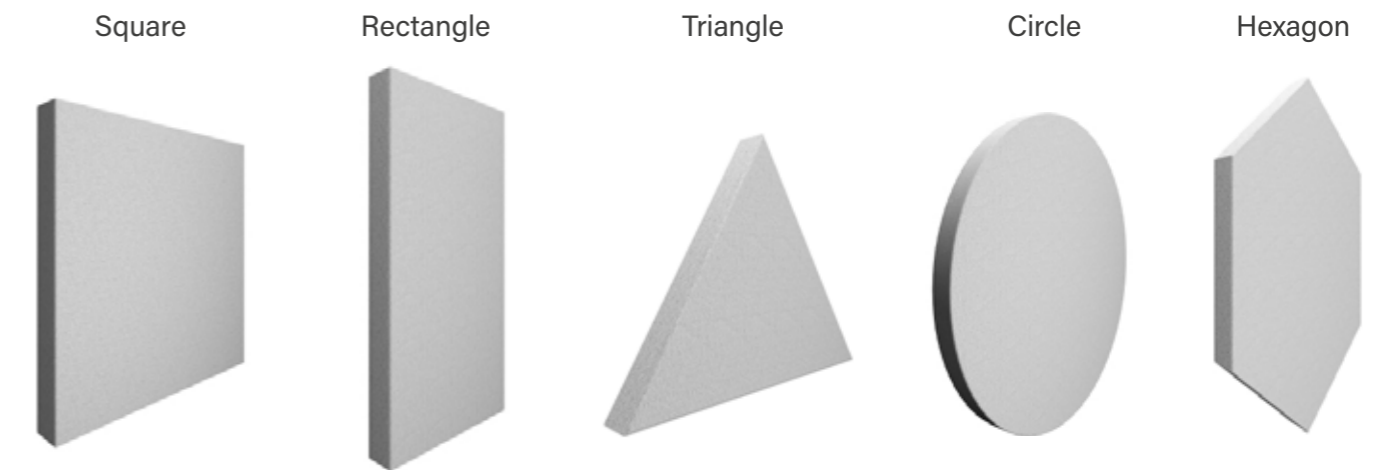

ECHO PANEL

Echo acoustic panels offer a practical and cost-effective treatment to reverberation and echo.

Remove unwanted reverberation and echo from your interior by installing Echo Panels to your walls and ceilings. Echo Panels are a high quality, handcrafted class A acoustic solution manufactured from a lightweight foam core and fabric finish. There are over 200 colours available to ensure the perfect match to your interior. All panels can be custom made for the perfect fit and are available with a self-adhesive peel and stick backing. Choose from a range of shapes, sizes and thicknesses for that perfect acoustic solution.

9KG/M3

ACOUSTIC PERFORMANCE

CLASS A - Test Reports Available On Request

CUTTING TOLERANCE

Cutting Tolerance 2%.

FEATURES

AREA OF APPLICATION: WALLS & CEILING

- Light weight for weight sensitive walls & ceilings
- Easy to handle and quick to install
- Supplied with a peel and stick self-adhesive
- Available in over 200 colours
- Available in any thickness from 10 – 200mm
- Class A acoustic rating direct fix
- A great solution for mid – high frequency issues
- High fire performance perfect for interiors
- Panels can be cut to site to suit your project
- Panels are hand wrapped for a high quality finish

FINISHES

Echo panels are finished in industry leading fabrics. The selection below is just a few of the example fabric ranges available. Please contact the sales team for the colour options available in each range.

SHAPES

Choose from a standard range of shapes or create your own. Create bespoke designs to suit your project.

INSTALLATION

The Echo Panel is supplied with a self-adhesive backing for a simplistic peel and stick installation. Panels can be supplied without self-adhesive on projects where self-adhesive is not an option. Ensure your wall/ceiling is clean from contaminants and finishes are fully cured. Please consult a professional installer for site specific installation.