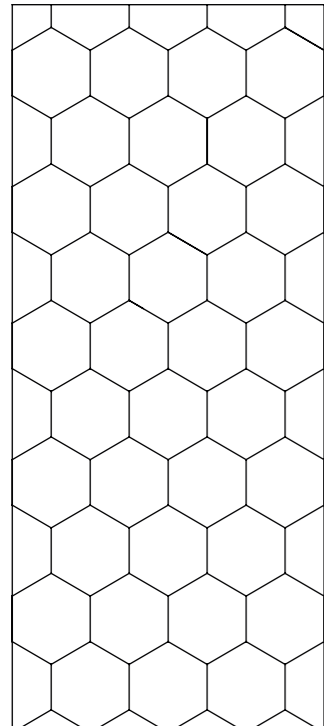

FEATURES

AREA OF APPLICATION: WALLS

- Etch patterns can be customised
- Available in 12mm and 24mm
- Floor to ceiling coverage in a single panel
- Available in a solid colour or two tone
- Adds texture and depth to your acoustic treatment
- A great solution for mid - high frequency issues
- Panels can be cut to site to suit your project
- Length can be cut to size onsite
- Perfect for hiding services and cables

DIAMOND *DUO

MAYAN

IMPACT

PUZZLE

HONEYCOMB *DUO

HORIZONTAL *DUO

MOUNTAINS *DUO

VERTICAL *DUO