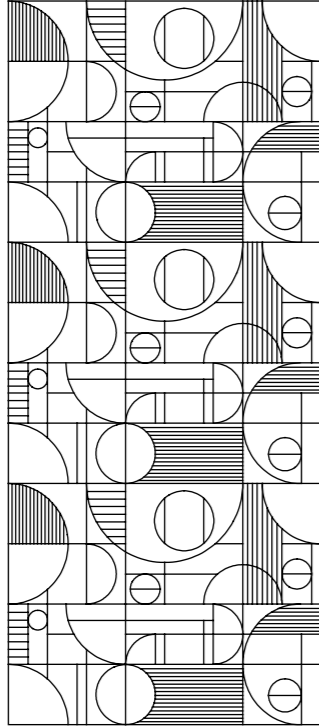

DESIGN OPTIONS

Alpha Etch is an industry leading acoustic wall covering. It maximises on acoustic impact at speech frequencies and delivers exceptional room aesthetics. Choose from a range of innovative designs or create your own custom finish.

MAYAN

DESIGN OPTIONS

INSPIRATION