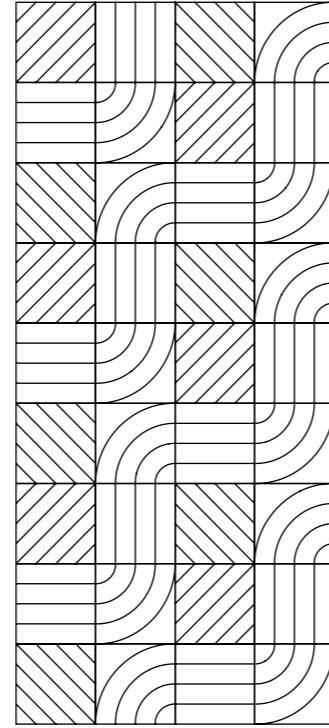

FEATURES

AREA OF APPLICATION: WALLS

- Etch patterns can be customised
- Available in 12mm and 24mm
- Floor to ceiling coverage in a single panel
- Available in a solid colour or two tone
- Adds texture and depth to your acoustic treatment
- A great solution for mid - high frequency issues
- Panels can be cut to site to suit your project
- Length can be cut to size onsite
- Perfect for hiding services and cables

DIAMOND *DUO

MAYAN

IMPACT

PUZZLE

HONEYCOMB *DUO

HORIZONTAL *DUO

MOUNTAINS *DUO

VERTICAL *DUO